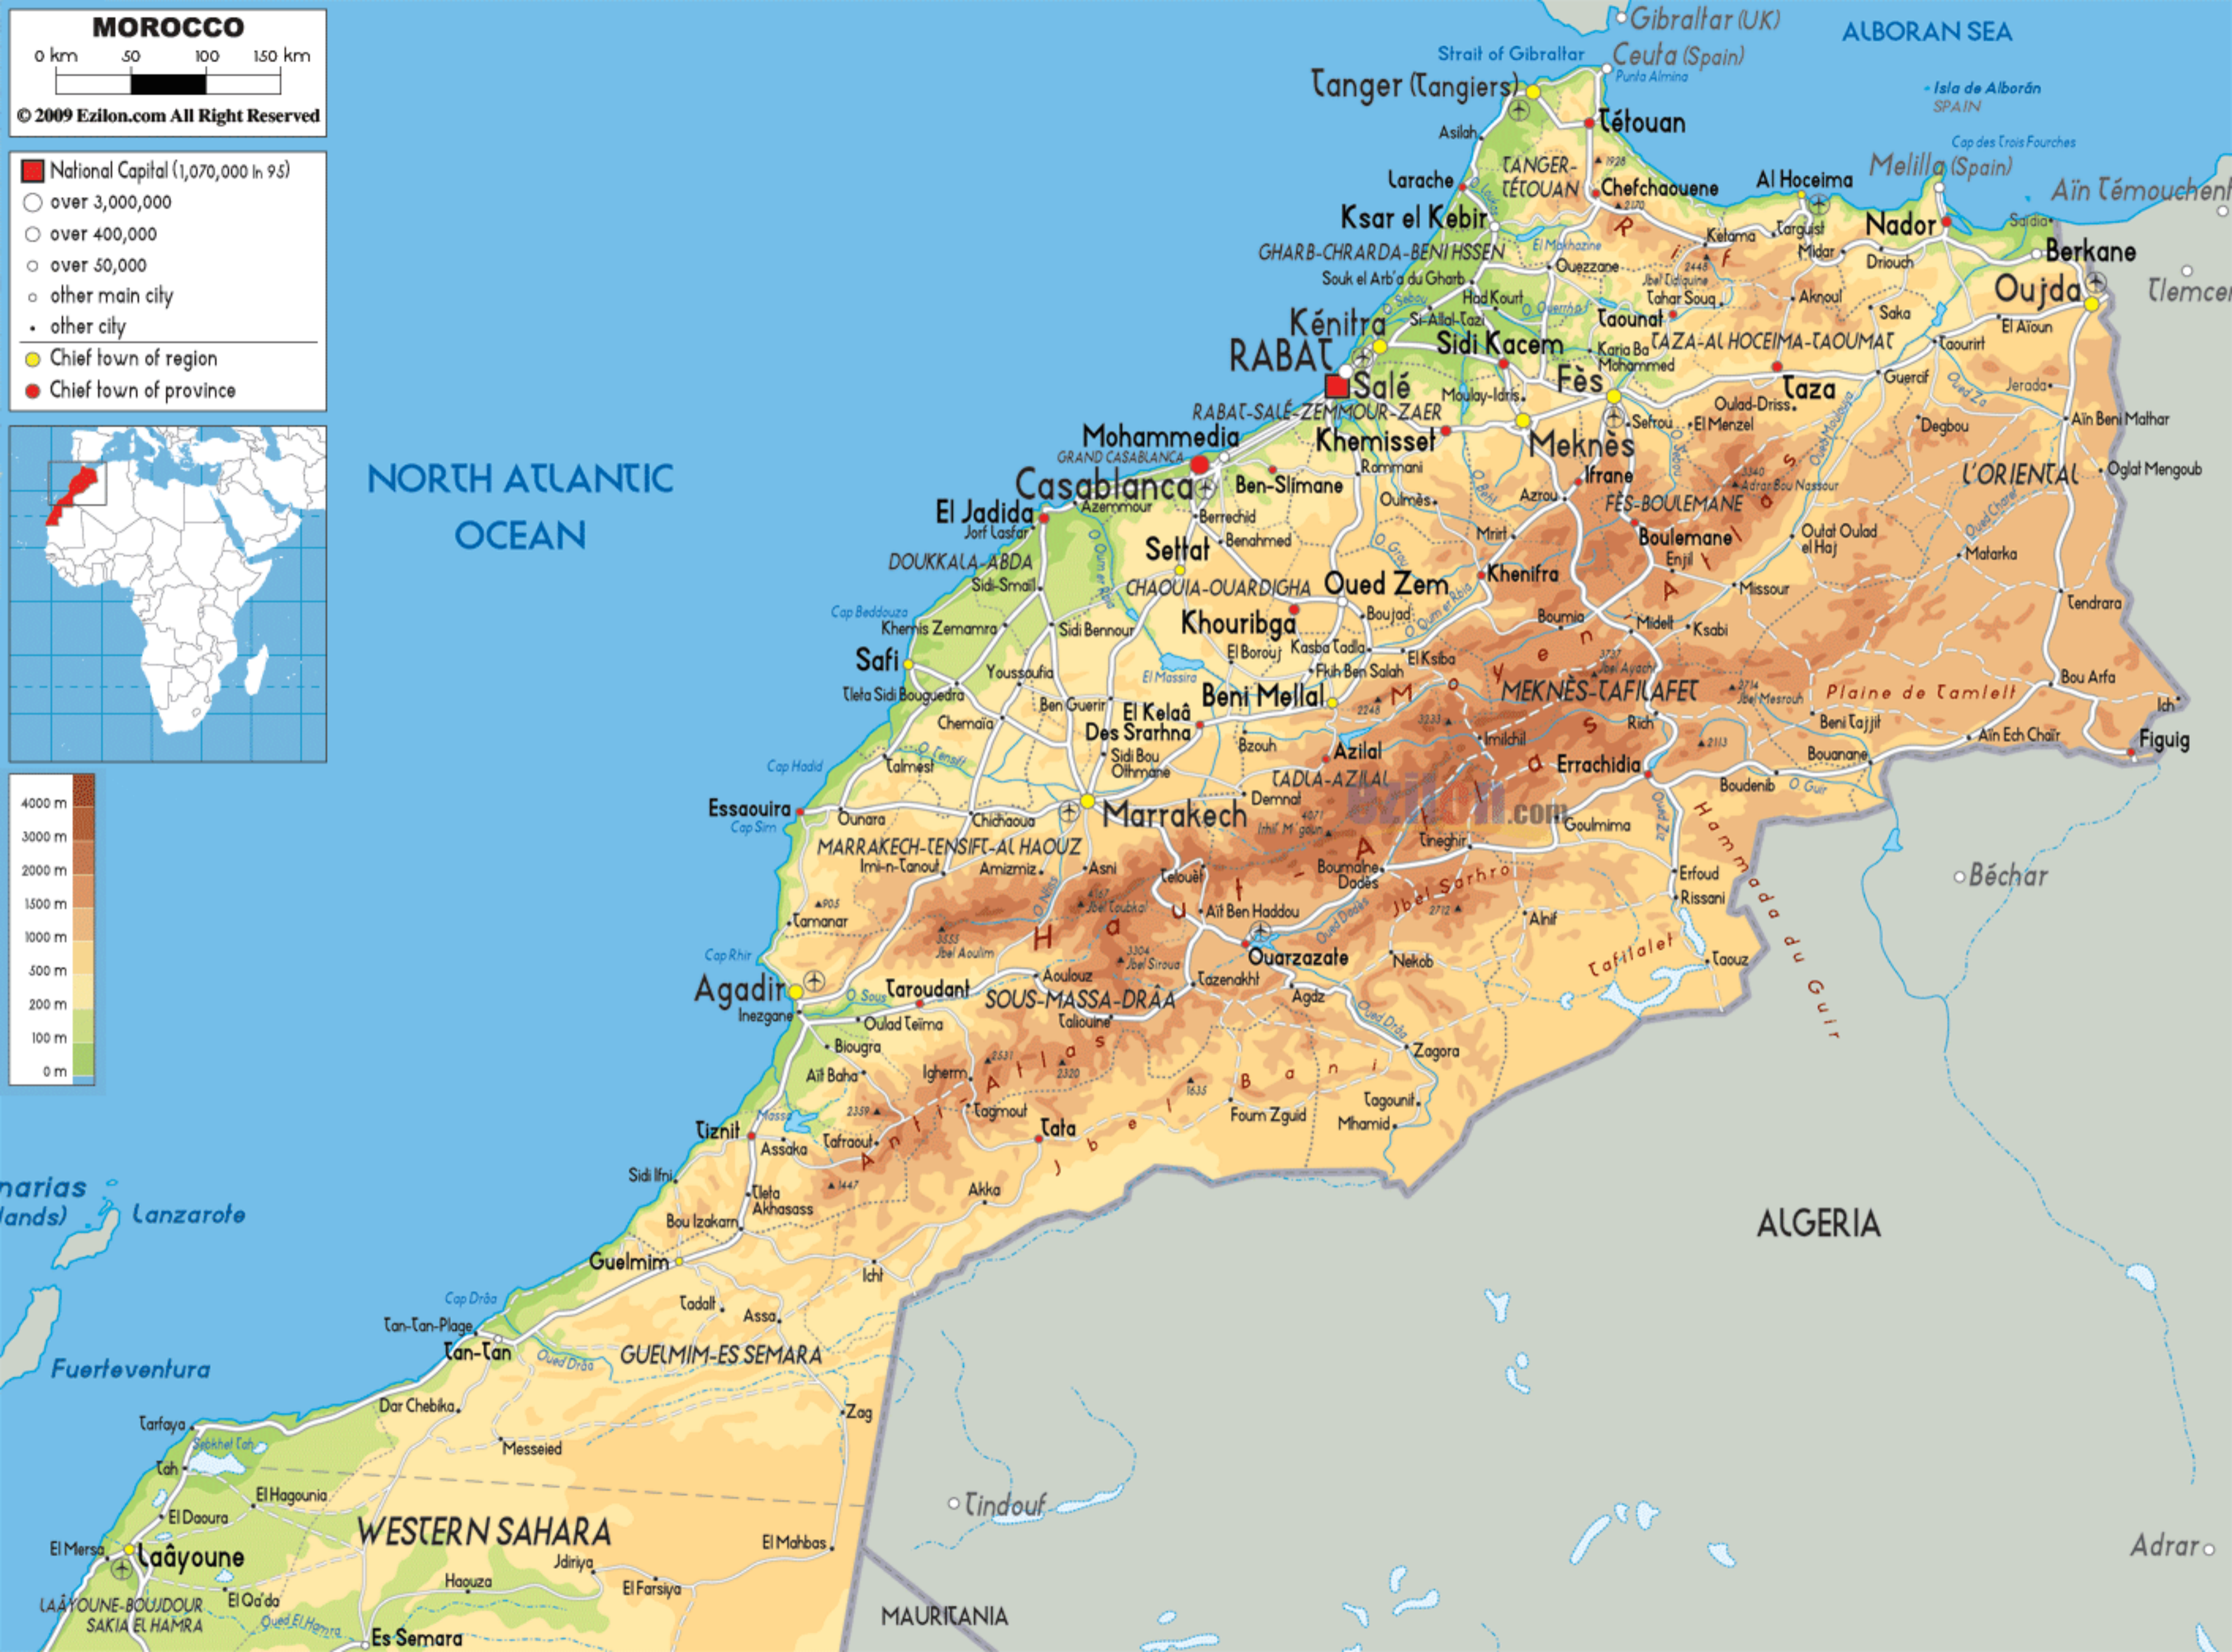

# MOROCCO

0 km 50 100 150 km

© 2009 Ezilon.com All Right Reserved

- National Capital (1,070,000 in 95)
- over 3,000,000
- over 400,000
- over 50,000
- other main city
- other city
- Chief town of region
- Chief town of province

## NORTH ATLANTIC OCEAN

Canary Islands (Lanzarote)

Fuerteventura

## WESTERN SAHARA

## ALGERIA

MAURITANIA

Adrar